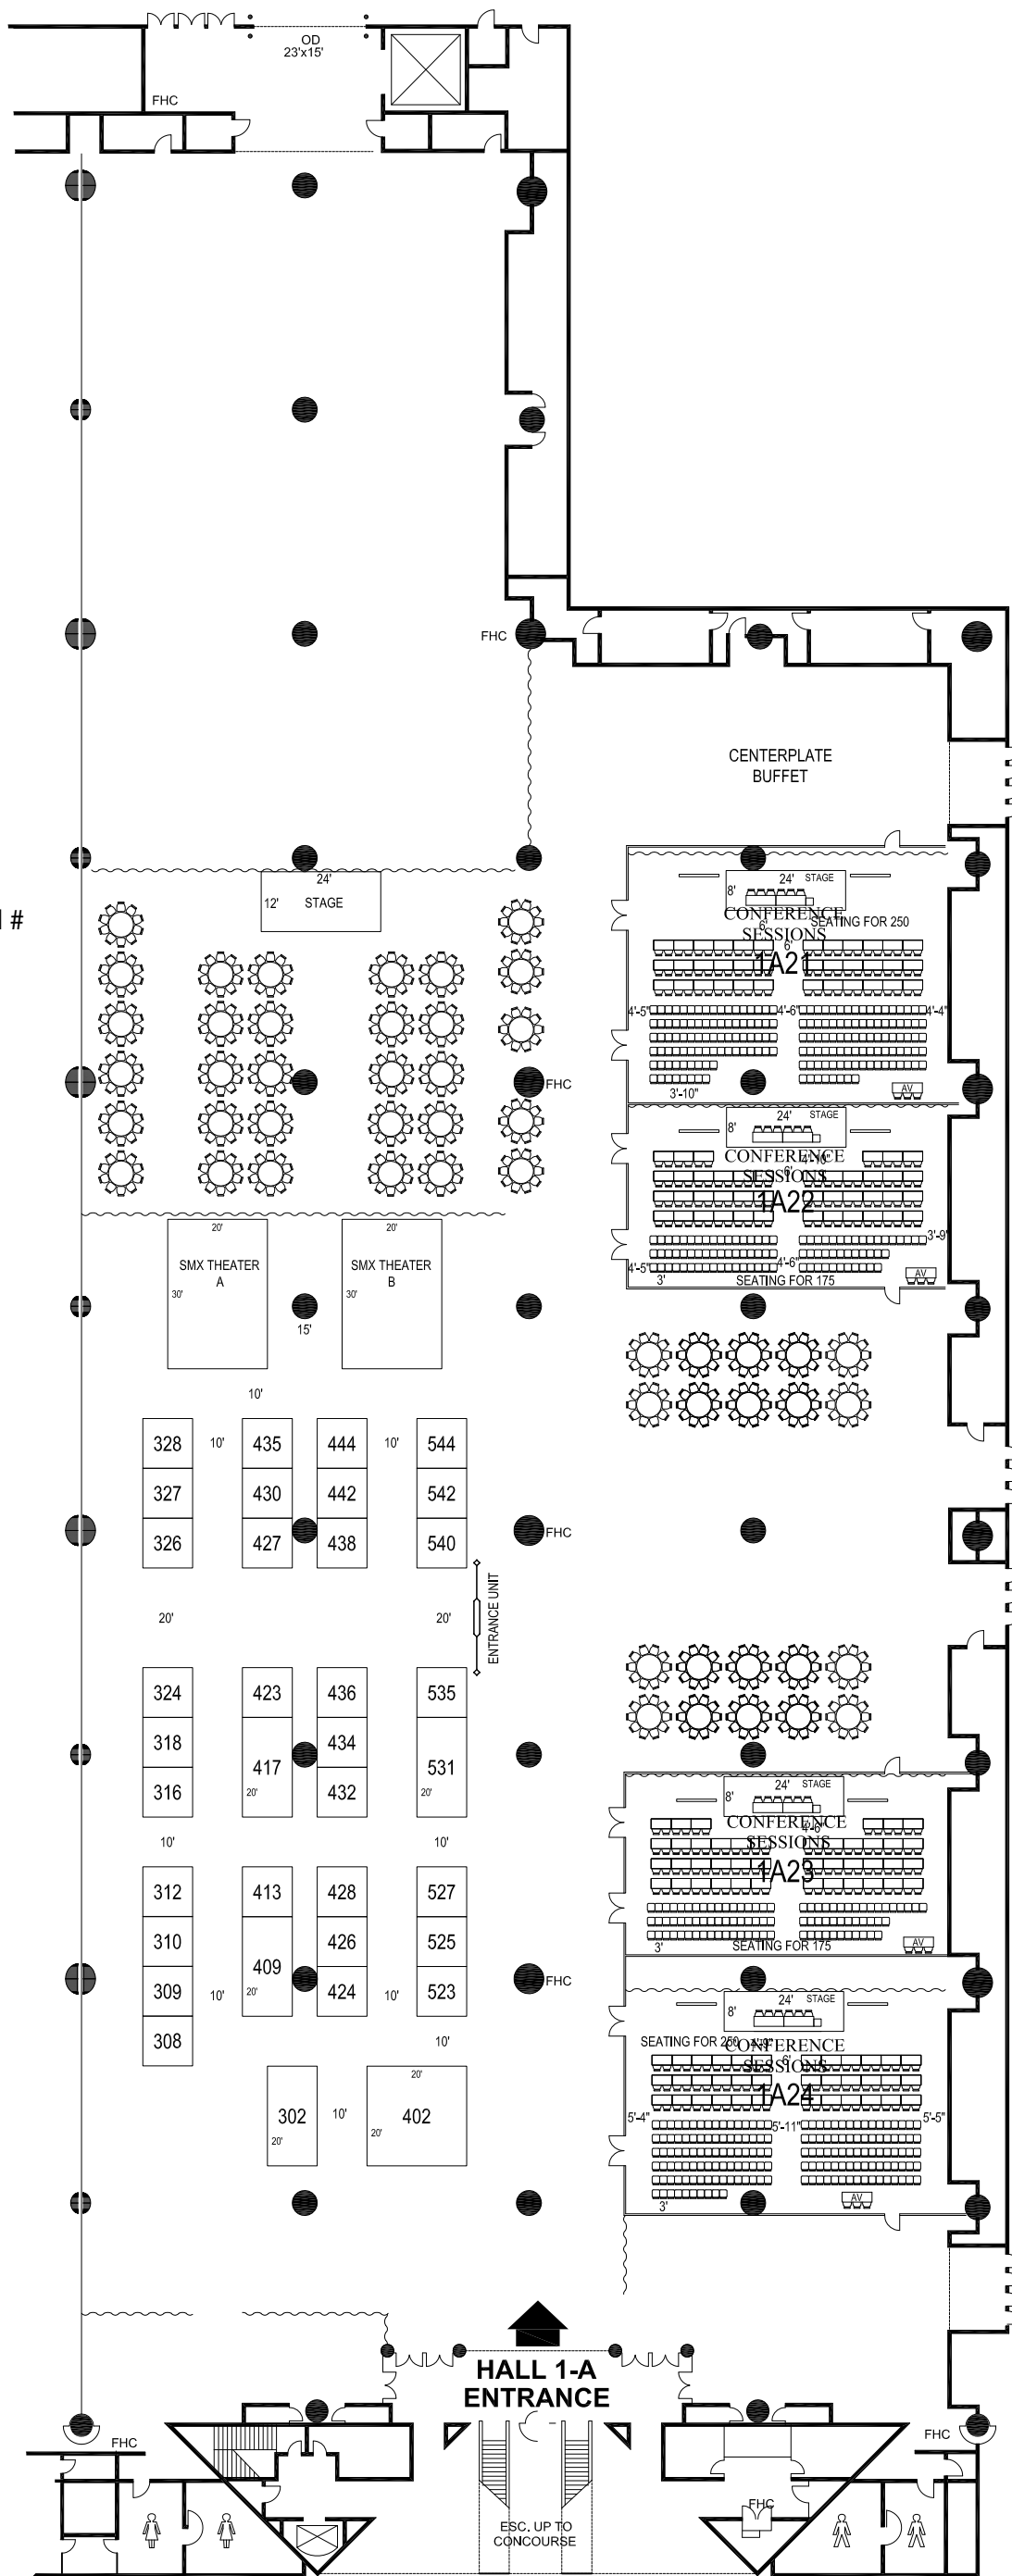

COMPANY	BOOTH #
15miles	436
7Search.com	409
Acquisio	523
AT&T Interactive	318
Bing	302
Blogsvertise	310
Brafton CustomNews	444
Bruce Clay, Inc.	417
ClickEquations	308
Clix Marketing	540
Compete	442
Domainer's Magazine	430
eDirectory	328
eZanga.com	428
Hitwise	326
iContact	316
iProspect	402
LinkWorth	531
Marchex	423
Marin Software	527
MediaWhiz	434
Mongoose Metrics	525
Moniker	435
NETexponent	327
NVI	309
Onward Search	413
Pear Analytics	427
Performics	426
Placelinks Search Analytics	544
PRWeb	535
SearchIgnite	424
Submit Express	324
TechNdu	438
Trellian	432
Website Magazine	312

GES

**JACOB JAVITS CONVENTION CENTER
HALL 1A, LEVEL I
OCTOBER 4 - 6, 2009**

CONFIDENTIAL PROPERTY OF GES
File: smx-0910-jacjav-1a.dwg
Plotted: Sep 24, 2009
By: BECKJ

Dimension	Size	Qty	SqFt
10'x10'	100	31	3,100
10'x20'	200	4	800
20'x20'	400	1	400
Totals:		36	4,300

EXHIBIT HALL HOURS
OCT. 5, 2009 12PM - 7PM
OCT. 6, 2009 10AM - 6PM